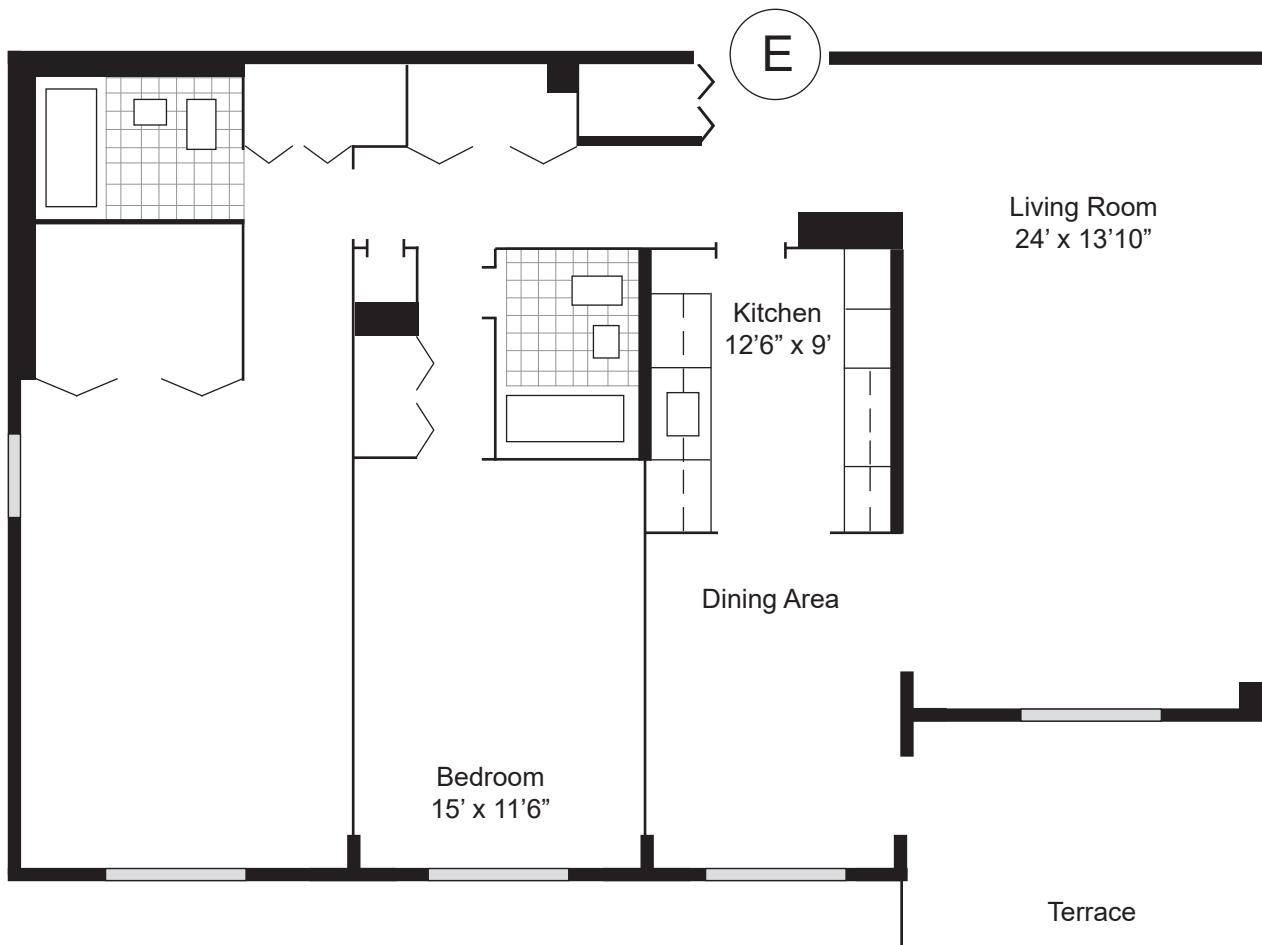

"E" Apartment

(Reverse is "S" Apartment)

Apt Size: 1,458 sq. ft

Terrace: 104 sq. ft

Total: 1,546 sq. ft

Bedroom/Bathroom: 2/2