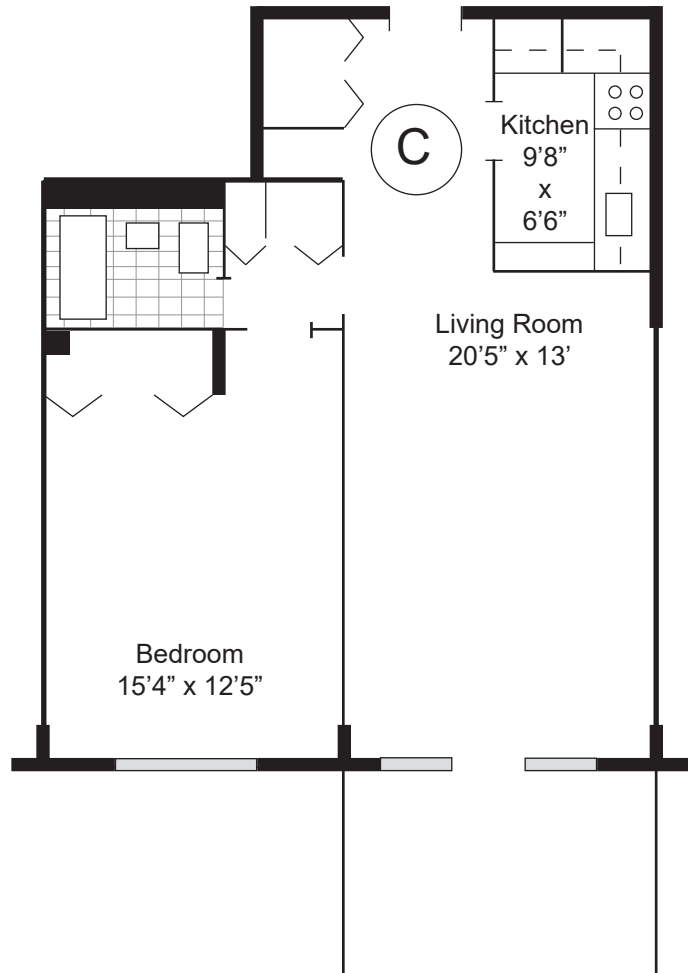

"C" Apartment

(Reverse is "U" Apartment)

Apt Size: 748 sq. ft

Terrace: 104 sq. ft

Total: 852 sq. ft

Bedroom/Bathroom: 1/1