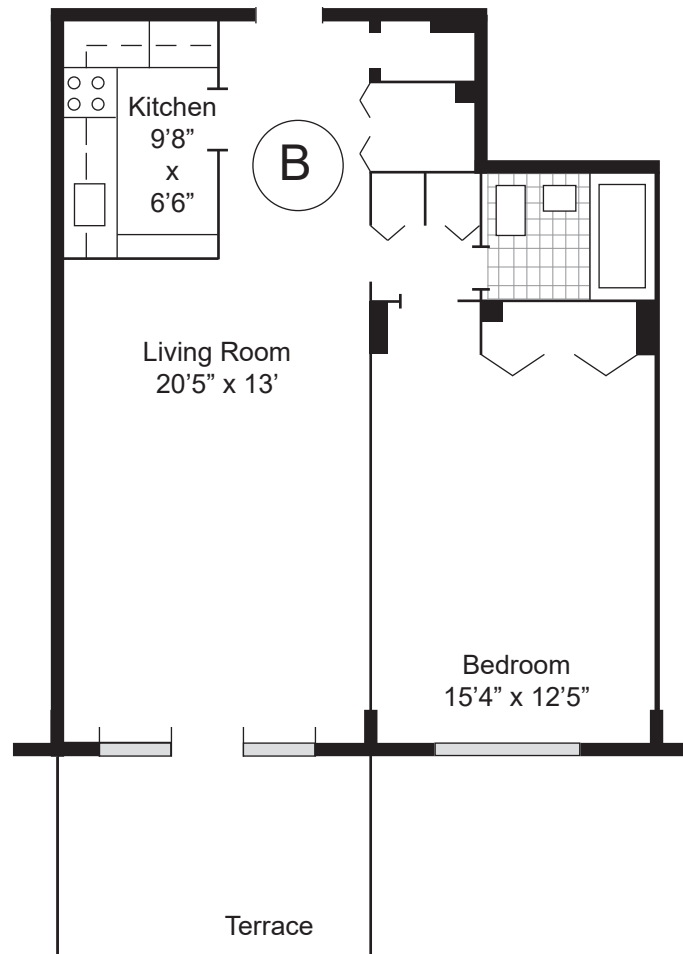

“B” Apartment

(Reverse is “V” Apartment)

Apt Size: 748 sq. ft

Terrace: 104 sq. ft

Total: 852 sq. ft

Bedroom/Bathroom: 1/1