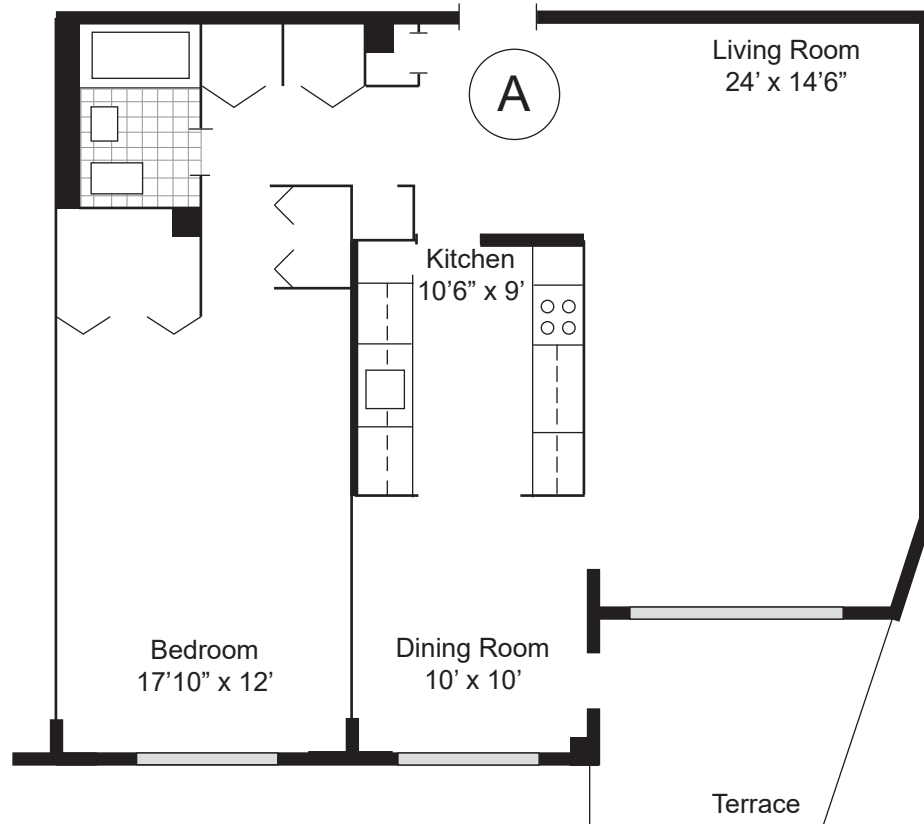

# "A" Apartment

(Reverse is "W" Apartment)

Apt Size: 1,090 sq. ft

Terrace: 86 sq. ft

Total: 1,176 sq. ft

Bedroom/Bathroom: 1/1