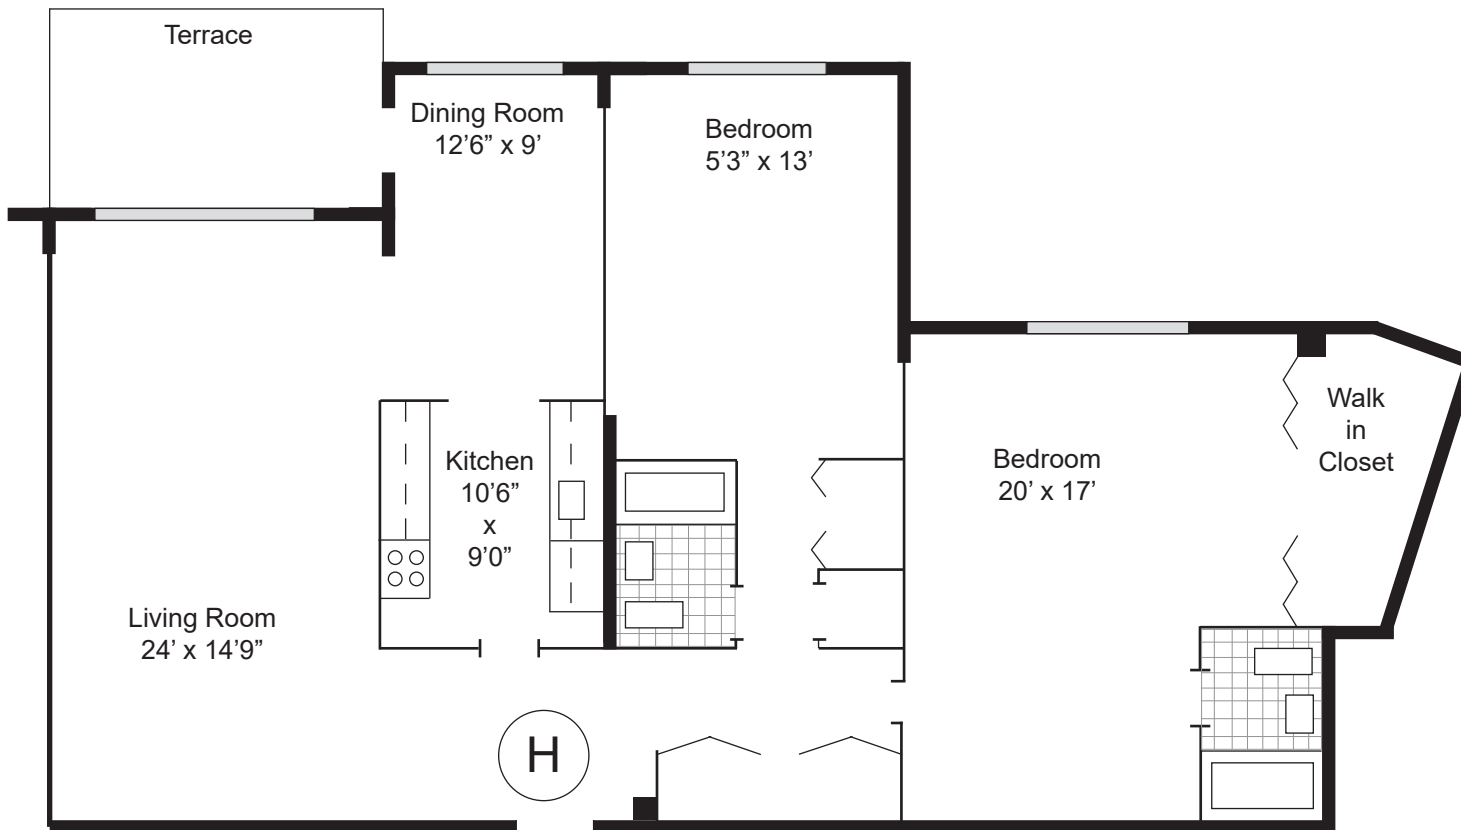

# "A" Apartment

(Reverse is "W" Apartment)

Apt Size: 1,090 sq. ft

Terrace: 86 sq. ft

Total: 1,176 sq. ft

Bedroom/Bathroom: 1/1

## "G" Apartment

(Reverse is "P" Apartment)

Apt Size: 1,442 sq. ft

Terrace: 104 sq. ft

Total: 1,546 sq. ft

Bedroom/Bathroom: 2/2

# "H" Apartment

(Reverse is "N" Apartment)

Apt Size: 1,550 sq. ft

Terrace: 104 sq. ft

Total: 1,654 sq. ft

Bedroom/Bathroom: 2/2

# "K" Apartment

(Reverse is "L" Apartment)

Apt Size: 1,813 sq. ft

Terrace: 104 sq. ft

Total: 1,917 sq. ft

Bedroom/Bathroom: 3/2