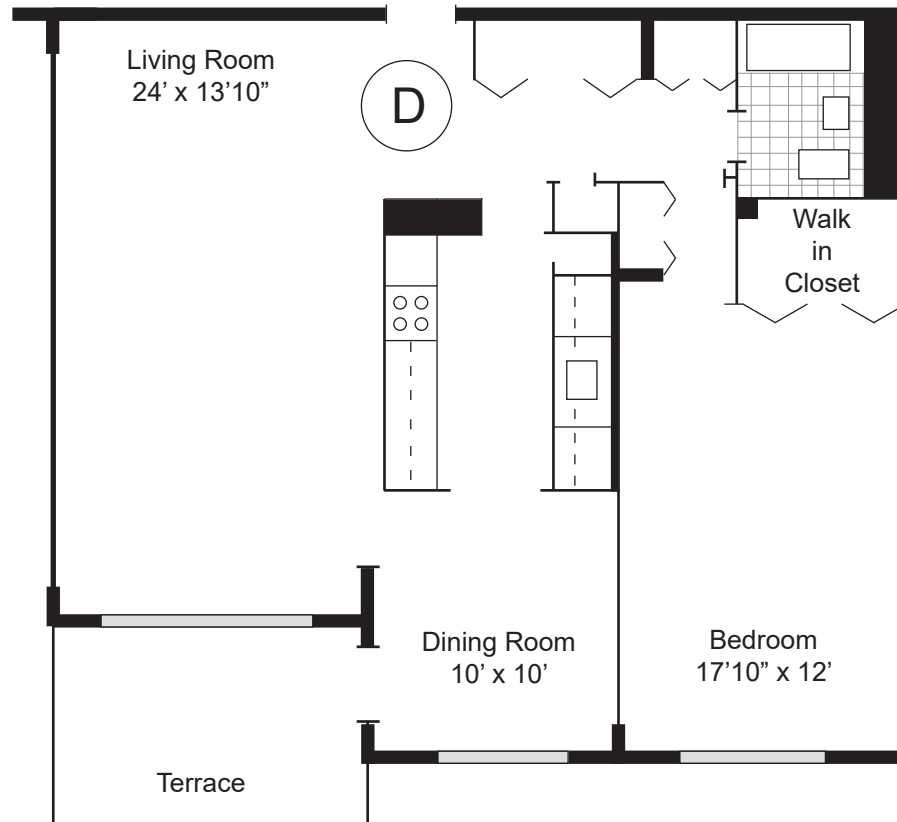

# "A" Apartment

(Reverse is "W" Apartment)

Apt Size: 1,090 sq. ft

Terrace: 86 sq. ft

Total: 1,176 sq. ft

Bedroom/Bathroom: 1/1

# “D” Apartment

(Reverse is “T” Apartment)

Apt Size: 1,058 sq. ft

Terrace: 104 sq. ft

Total: 1,162 sq. ft

Bedroom/Bathroom: 1/1

## "E" Apartment

(Reverse is "S" Apartment)

Apt Size: 1,458 sq. ft

Terrace: 104 sq. ft

Total: 1,546 sq. ft

Bedroom/Bathroom: 2/2

"R" Apartment

(Reverse is "F" Apartment)

Apt Size: 1,813 sq. ft

Terrace: 96 sq. ft

Total: 1,909 sq. ft

Bedroom/Bathroom: 3/2

G