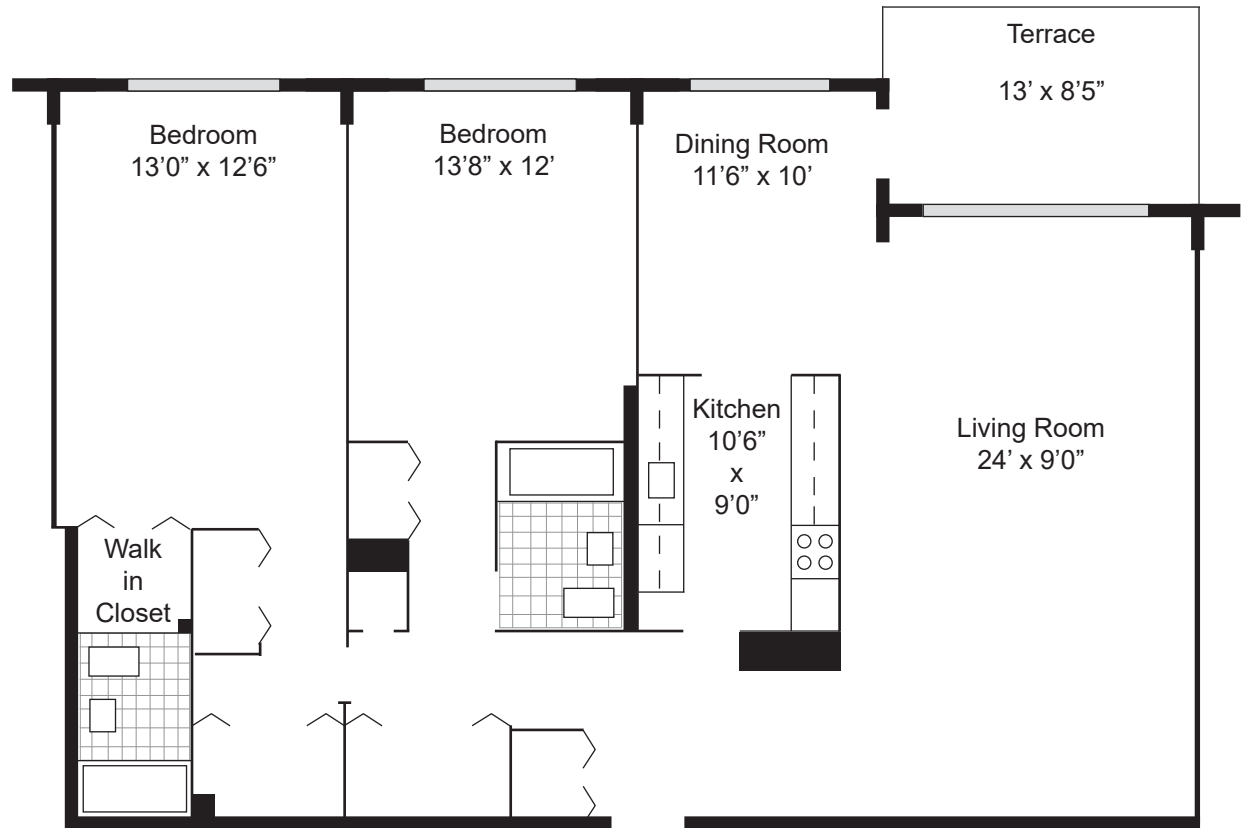

# "A" Apartment

(Reverse is "W" Apartment)

Apt Size: 1,090 sq. ft

Terrace: 86 sq. ft

Total: 1,176 sq. ft

Bedroom/Bathroom: 1/1

Apt Size: 1,813 sq. ft

Terrace: 96 sq. ft

Total: 1,909 sq. ft

Bedroom/Bathroom: 3/2

G

## "G" Apartment

(Reverse is "P" Apartment)

Apt Size: 1,442 sq. ft

Terrace: 104 sq. ft

Total: 1,546 sq. ft

Bedroom/Bathroom: 2/2

# "H" Apartment

(Reverse is "N" Apartment)

Apt Size: 1,550 sq. ft

Terrace: 104 sq. ft

Total: 1,654 sq. ft

Bedroom/Bathroom: 2/2