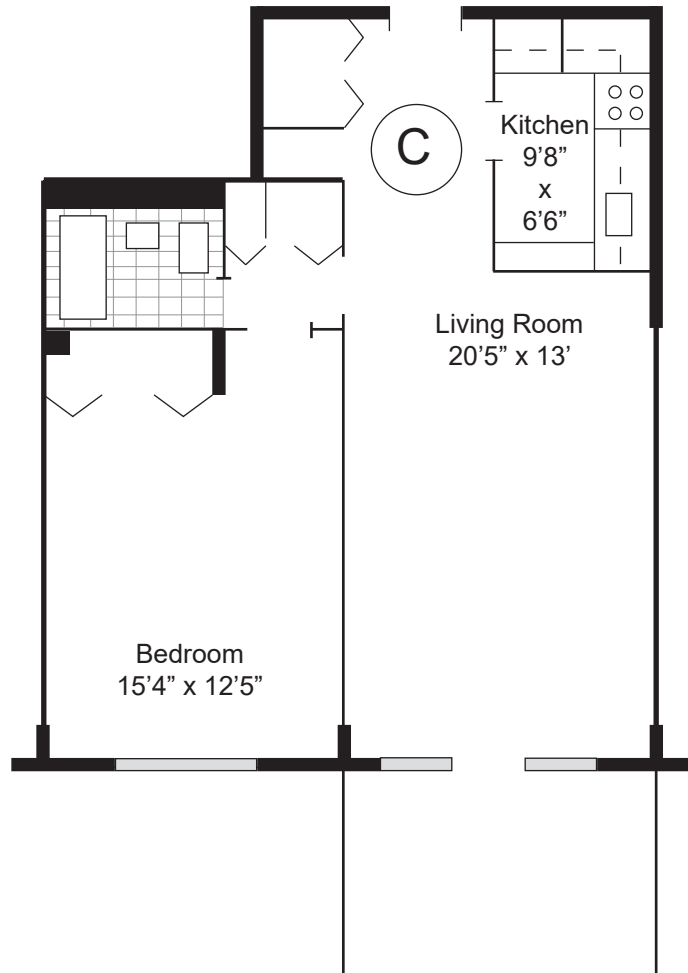

# "A" Apartment

(Reverse is "W" Apartment)

Apt Size: 1,090 sq. ft

Terrace: 86 sq. ft

Total: 1,176 sq. ft

Bedroom/Bathroom: 1/1

## “B” Apartment

(Reverse is “V” Apartment)

Apt Size: 748 sq. ft

Terrace: 104 sq. ft

Total: 852 sq. ft

Bedroom/Bathroom: 1/1

# "C" Apartment

(Reverse is "U" Apartment)

Apt Size: 748 sq. ft

Terrace: 104 sq. ft

Total: 852 sq. ft

Bedroom/Bathroom: 1/1

# “D” Apartment

(Reverse is “T” Apartment)

Apt Size: 1,058 sq. ft

Terrace: 104 sq. ft

Total: 1,162 sq. ft

Bedroom/Bathroom: 1/1