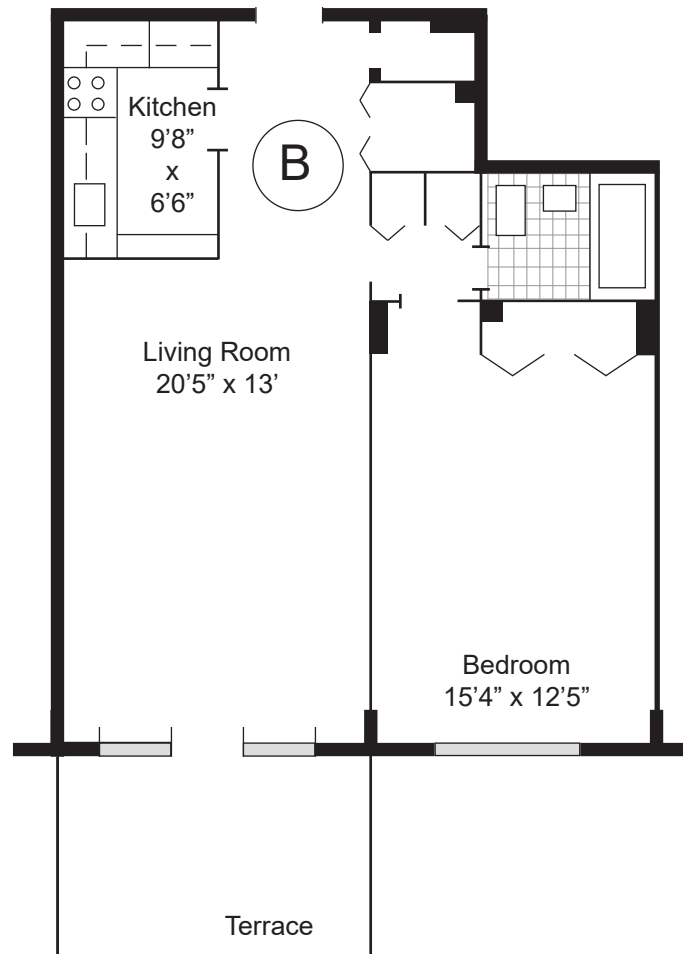

# "A" Apartment

(Reverse is "W" Apartment)

Apt Size: 1,090 sq. ft

Terrace: 86 sq. ft

Total: 1,176 sq. ft

Bedroom/Bathroom: 1/1

## “B” Apartment

(Reverse is “V” Apartment)

Apt Size: 748 sq. ft

Terrace: 104 sq. ft

Total: 852 sq. ft

Bedroom/Bathroom: 1/1

# "C" Apartment

(Reverse is "U" Apartment)

Apt Size: 748 sq. ft

Terrace: 104 sq. ft

Total: 852 sq. ft

Bedroom/Bathroom: 1/1

# “D” Apartment

(Reverse is “T” Apartment)

Apt Size: 1,058 sq. ft

Terrace: 104 sq. ft

Total: 1,162 sq. ft

Bedroom/Bathroom: 1/1