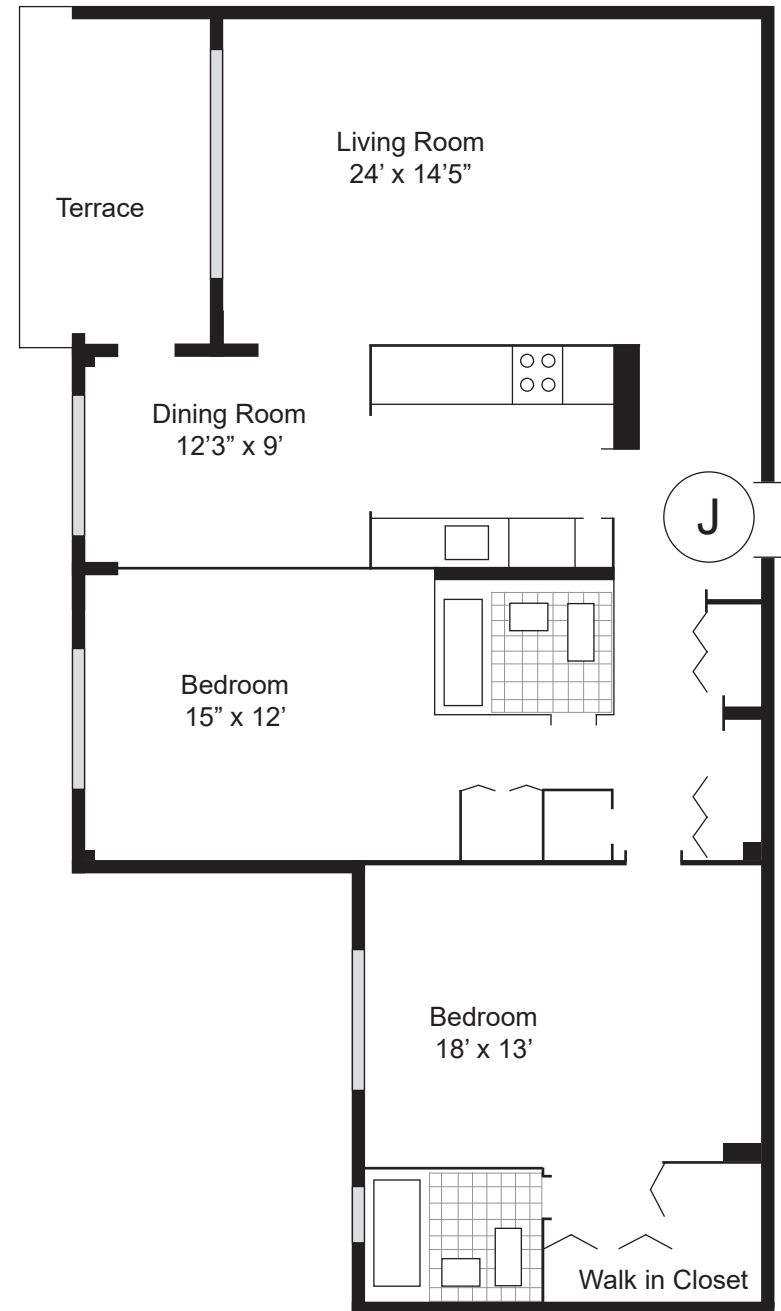

# "A" Apartment

(Reverse is "W" Apartment)

Apt Size: 1,090 sq. ft

Terrace: 86 sq. ft

Total: 1,176 sq. ft

Bedroom/Bathroom: 1/1

## “B” Apartment

(Reverse is “V” Apartment)

Apt Size: 748 sq. ft

Terrace: 104 sq. ft

Total: 852 sq. ft

Bedroom/Bathroom: 1/1

# “J” Apartment

(Reverse is “M” Apartment)

Apt Size: 1,430 sq. ft

Terrace: 104 sq. ft

Total: 1,534 sq. ft

Bedroom/Bathroom: 2/2

# "K" Apartment

(Reverse is "L" Apartment)

Apt Size: 1,813 sq. ft

Terrace: 104 sq. ft

Total: 1,917 sq. ft

Bedroom/Bathroom: 3/2