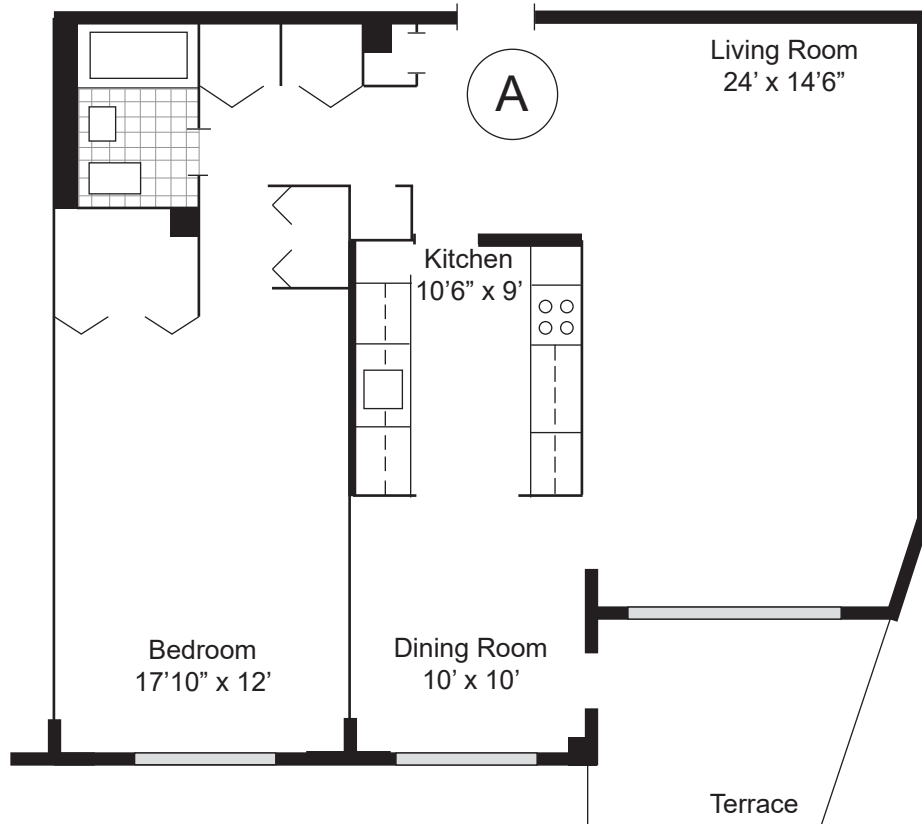

# "A" Apartment

(Reverse is "W" Apartment)

Apt Size: 1,090 sq. ft

Terrace: 86 sq. ft

Total: 1,176 sq. ft

Bedroom/Bathroom: 1/1

## “B” Apartment

(Reverse is “V” Apartment)

Apt Size: 748 sq. ft

Terrace: 104 sq. ft

Total: 852 sq. ft

Bedroom/Bathroom: 1/1

# "C" Apartment

(Reverse is "U" Apartment)

Apt Size: 748 sq. ft

Terrace: 104 sq. ft

Total: 852 sq. ft

Bedroom/Bathroom: 1/1

# “D” Apartment

(Reverse is “T” Apartment)

Apt Size: 1,058 sq. ft

Terrace: 104 sq. ft

Total: 1,162 sq. ft

Bedroom/Bathroom: 1/1