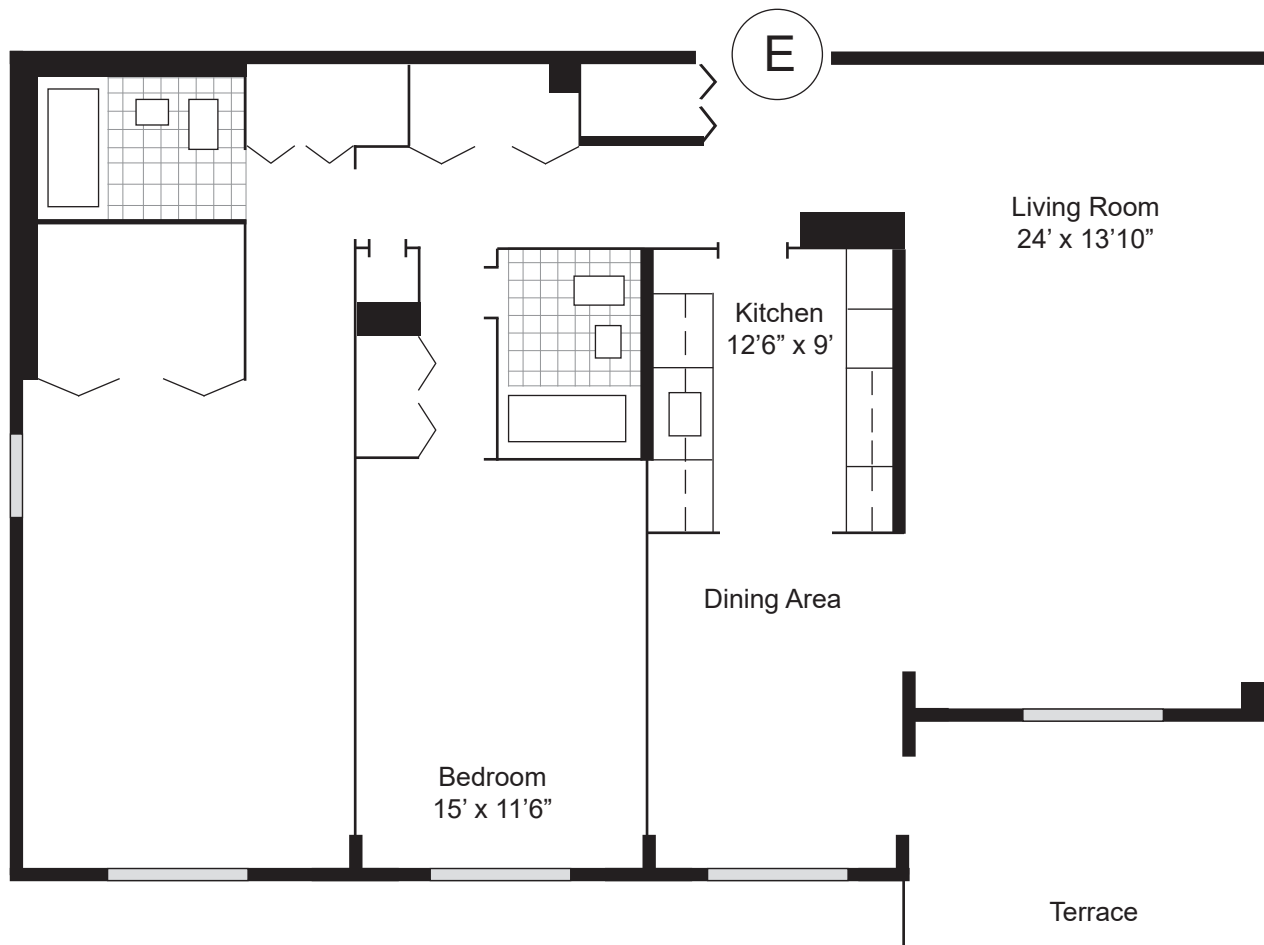

# "A" Apartment

(Reverse is "W" Apartment)

Apt Size: 1,090 sq. ft

Terrace: 86 sq. ft

Total: 1,176 sq. ft

Bedroom/Bathroom: 1/1

## “B” Apartment

(Reverse is “V” Apartment)

Apt Size: 748 sq. ft

Terrace: 104 sq. ft

Total: 852 sq. ft

Bedroom/Bathroom: 1/1

# “D” Apartment

(Reverse is “T” Apartment)

Apt Size: 1,058 sq. ft

Terrace: 104 sq. ft

Total: 1,162 sq. ft

Bedroom/Bathroom: 1/1

## "E" Apartment

(Reverse is "S" Apartment)

Apt Size: 1,458 sq. ft

Terrace: 104 sq. ft

Total: 1,546 sq. ft

Bedroom/Bathroom: 2/2

"R" Apartment

(Reverse is "F" Apartment)