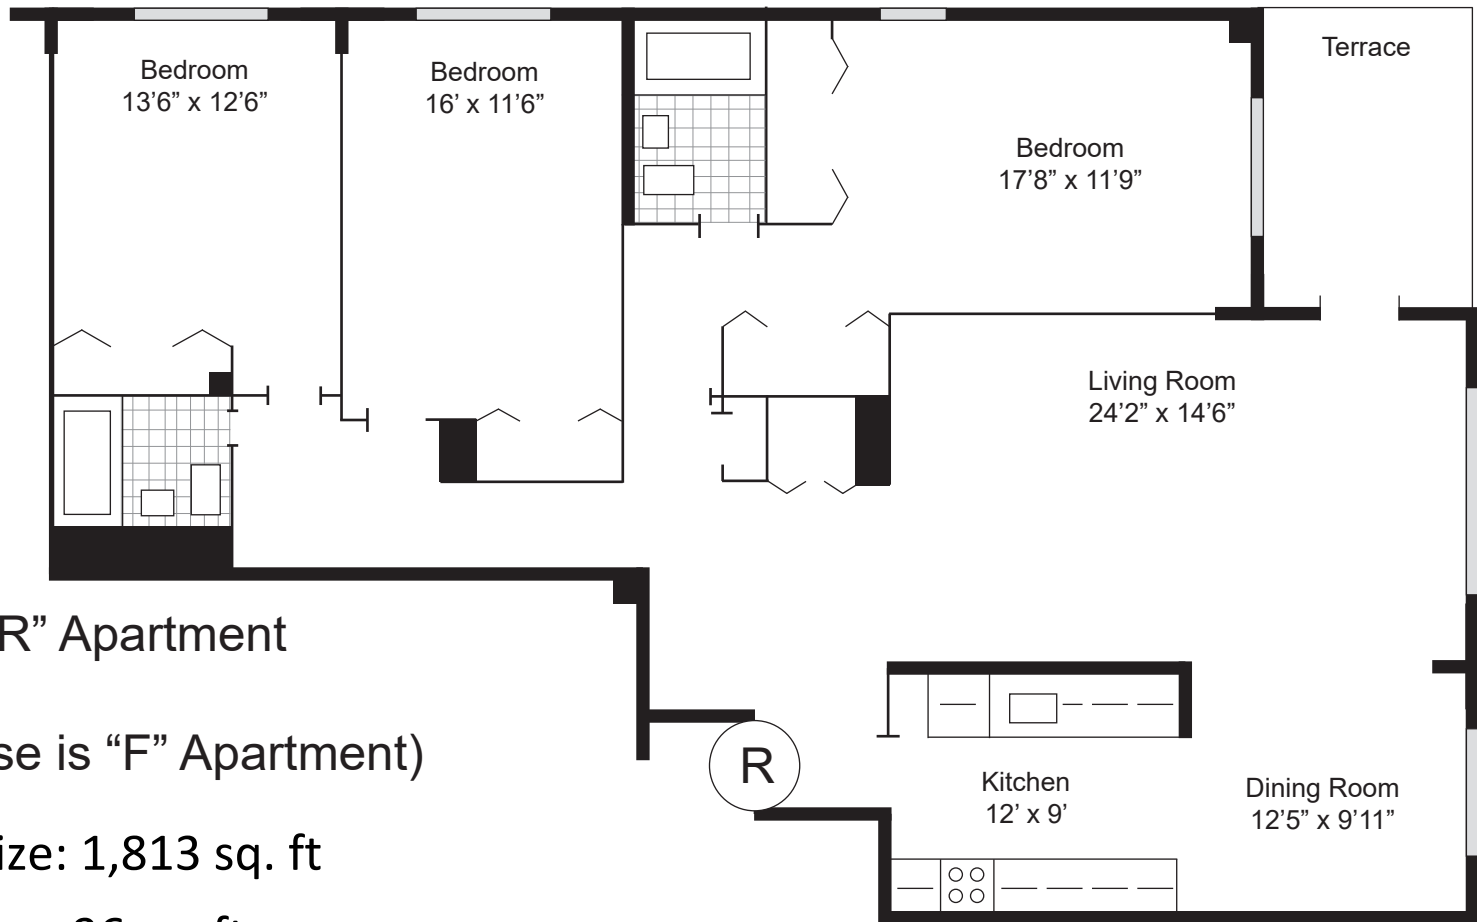

# "A" Apartment

(Reverse is "W" Apartment)

Apt Size: 1,090 sq. ft

Terrace: 86 sq. ft

Total: 1,176 sq. ft

Bedroom/Bathroom: 1/1

# “D” Apartment

(Reverse is “T” Apartment)

Apt Size: 1,058 sq. ft

Terrace: 104 sq. ft

Total: 1,162 sq. ft

Bedroom/Bathroom: 1/1

## "E" Apartment

(Reverse is "S" Apartment)

Apt Size: 1,458 sq. ft

Terrace: 104 sq. ft

Total: 1,546 sq. ft

Bedroom/Bathroom: 2/2

"R" Apartment

(Reverse is "F" Apartment)

Apt Size: 1,813 sq. ft

Terrace: 96 sq. ft

Total: 1,909 sq. ft

Bedroom/Bathroom: 3/2

G